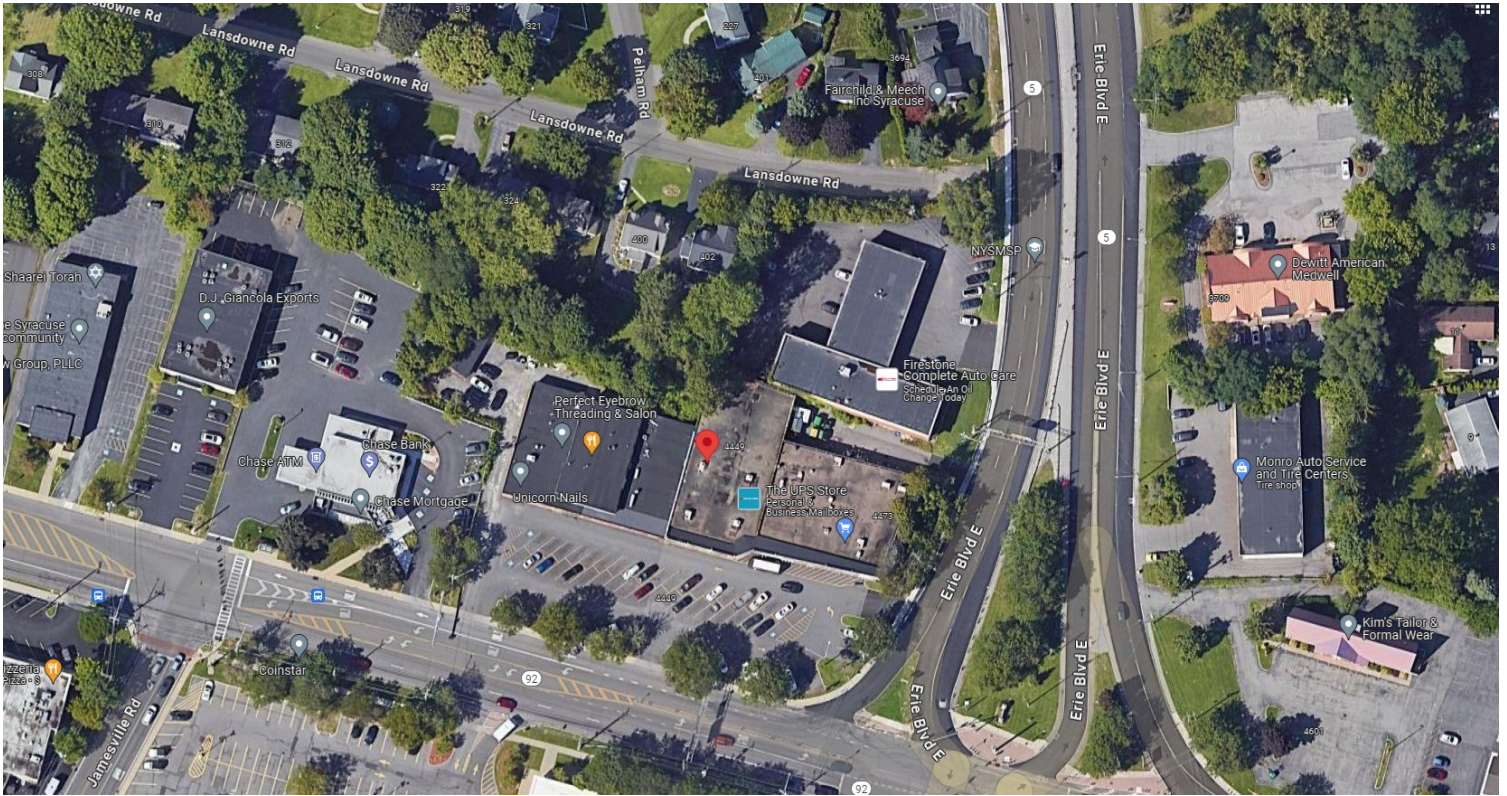

DEMOGRAPHICS

	1 Mile	3 Mile	5 Mile
Population	5,525	55,859	171,709
Households	2,184	22,226	68,482
Median Household Income	$100,971	$65,408	$47,820

Source: Loopnet

TRAFFIC COUNTS

- E. Genesee St—Westbound — 13,119
- E. Genesee St— Eastbound — 25,543
- Erie Blvd E.—19,190

Source: NYS DOT 2023

CONTACT EXCLUSIVE AGENT:

Stephen W. Saleski
Real Estate Associate Broker
(M): 315.727.3103
ssaleski@suttoncos.com

SUTTON REAL ESTATE COMPANY

525 Plum Street, Suite 100
Syracuse, New York 13204
315.424.1111
www.suttoncos.com