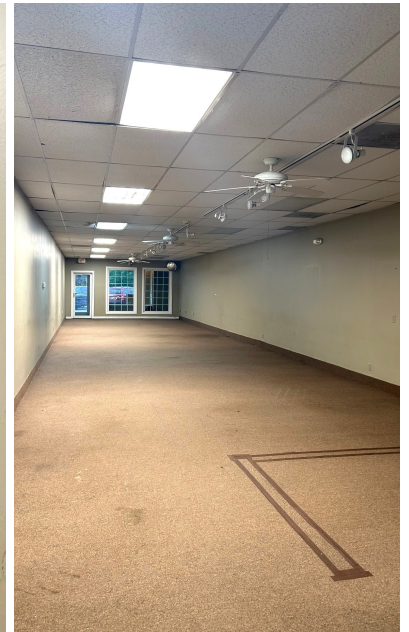

SUTTON
REAL ESTATE COMPANY

FOR LEASE | RETAIL

4463 E. Genesee Street, DeWitt, NY 13214

CONTACT EXCLUSIVE AGENT:

Stephen W. Saleski

Real Estate Associate Broker

(M): 315.727.3103

ssaleski@suttoncos.com

SUTTON REAL ESTATE COMPANY

525 Plum Street, Suite 100

Syracuse, New York 13204

315.424.1111

www.suttoncos.com