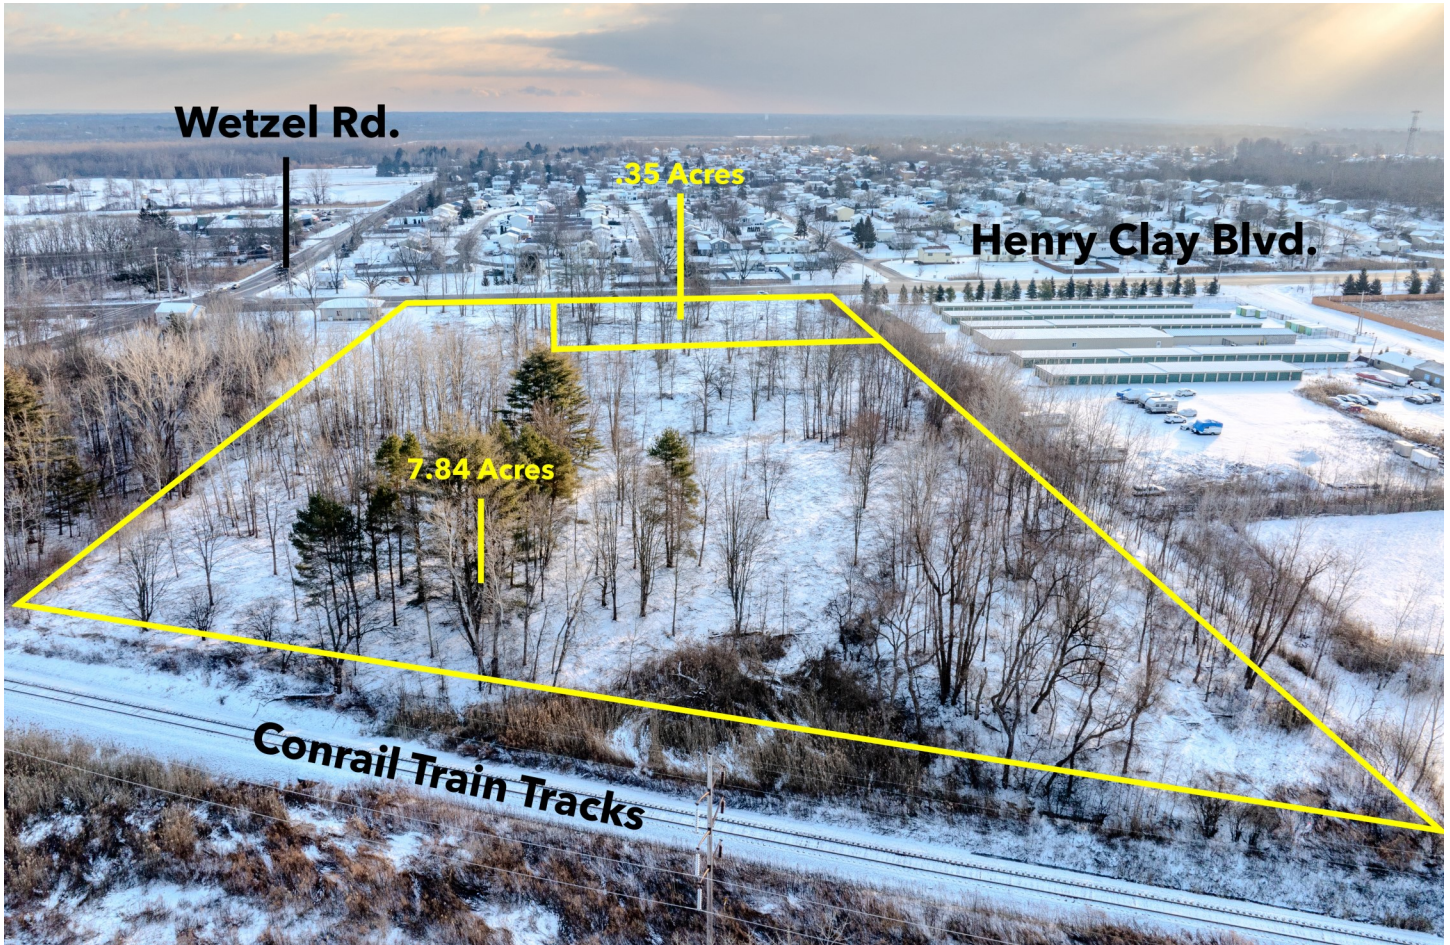

SUTTON
REAL ESTATE COMPANY

FOR SALE | LAND

8.19+/- Acre Site

7767 Henry Clay Boulevard, Liverpool, NY 13090

PROPERTY FEATURES

- Town of Clay Prime 8.19 +/- Acre Industrial Site
- Located 3 miles from Interstate Rt. 90 (NYS Thruway)
- Just 5 miles from the Micron site
- Close proximity to Syracuse Hancock Airport and Downtown
- Rail Spur at the rear of the property

DEMOGRAPHICS

	1 Mile	3 Mile	5 Mile
Population	3,025	57,501	107,749
Households	1,145	23,550	44,733
Average Household Income	\$107,839	\$92,599	\$87,114

Source: ERSI 2022

TRAFFIC COUNTS

- Henry Clay Blvd—9,674
- Buckley Rd—13,948
- Wetzel Rd—5,419