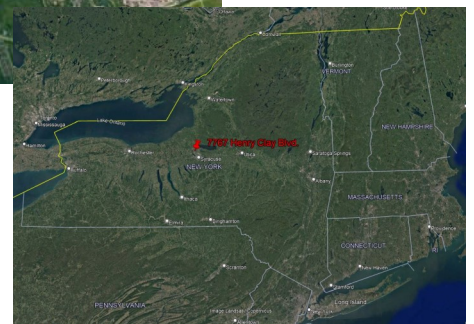

CONTACT EXCLUSIVE AGENT:

Stephen W. Saleski

Real Estate Associate Broker

(M): 315.727.3103

ssaleski@suttoncos.com

SUTTON REAL ESTATE COMPANY

525 Plum Street, Suite 100

Syracuse, New York 13204

315.424.1111

www.suttoncos.com