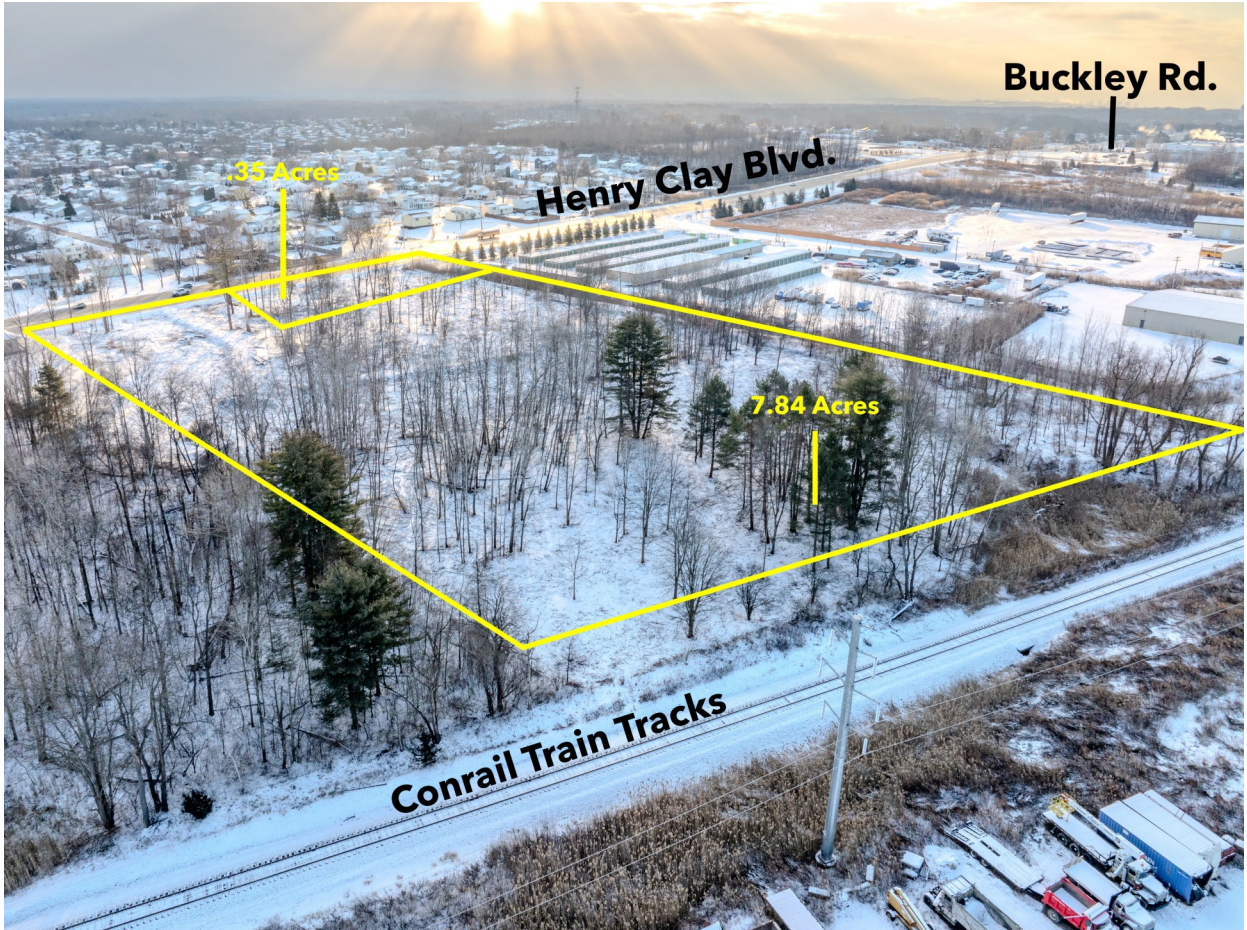

SUTTON
REAL ESTATE COMPANY

FOR SALE | LAND

8.19+/- Acre Site

7767 Henry Clay Boulevard, Liverpool, NY 13090

PROPERTY FEATURES

- Town of Clay Prime 8.19 +/- Acre Industrial Site
- Located 3 miles from Interstate Rt. 90 (NYS Thruway)
- Just 5 miles from the Micron site
- Close proximity to Syracuse Hancock Airport and Downtown
- Rail Spur at the rear of the property

DEMOGRAPHICS

	1 Mile	3 Mile	5 Mile
Population	3,025	57,501	107,749
Households	1,145	23,550	44,733
Average Household Income	\$107,839	\$92,599	\$87,114

Source: ERSI 2022

TRAFFIC COUNTS

- Henry Clay Blvd—9,674
- Buckley Rd—13,948
- Wetzel Rd—5,419