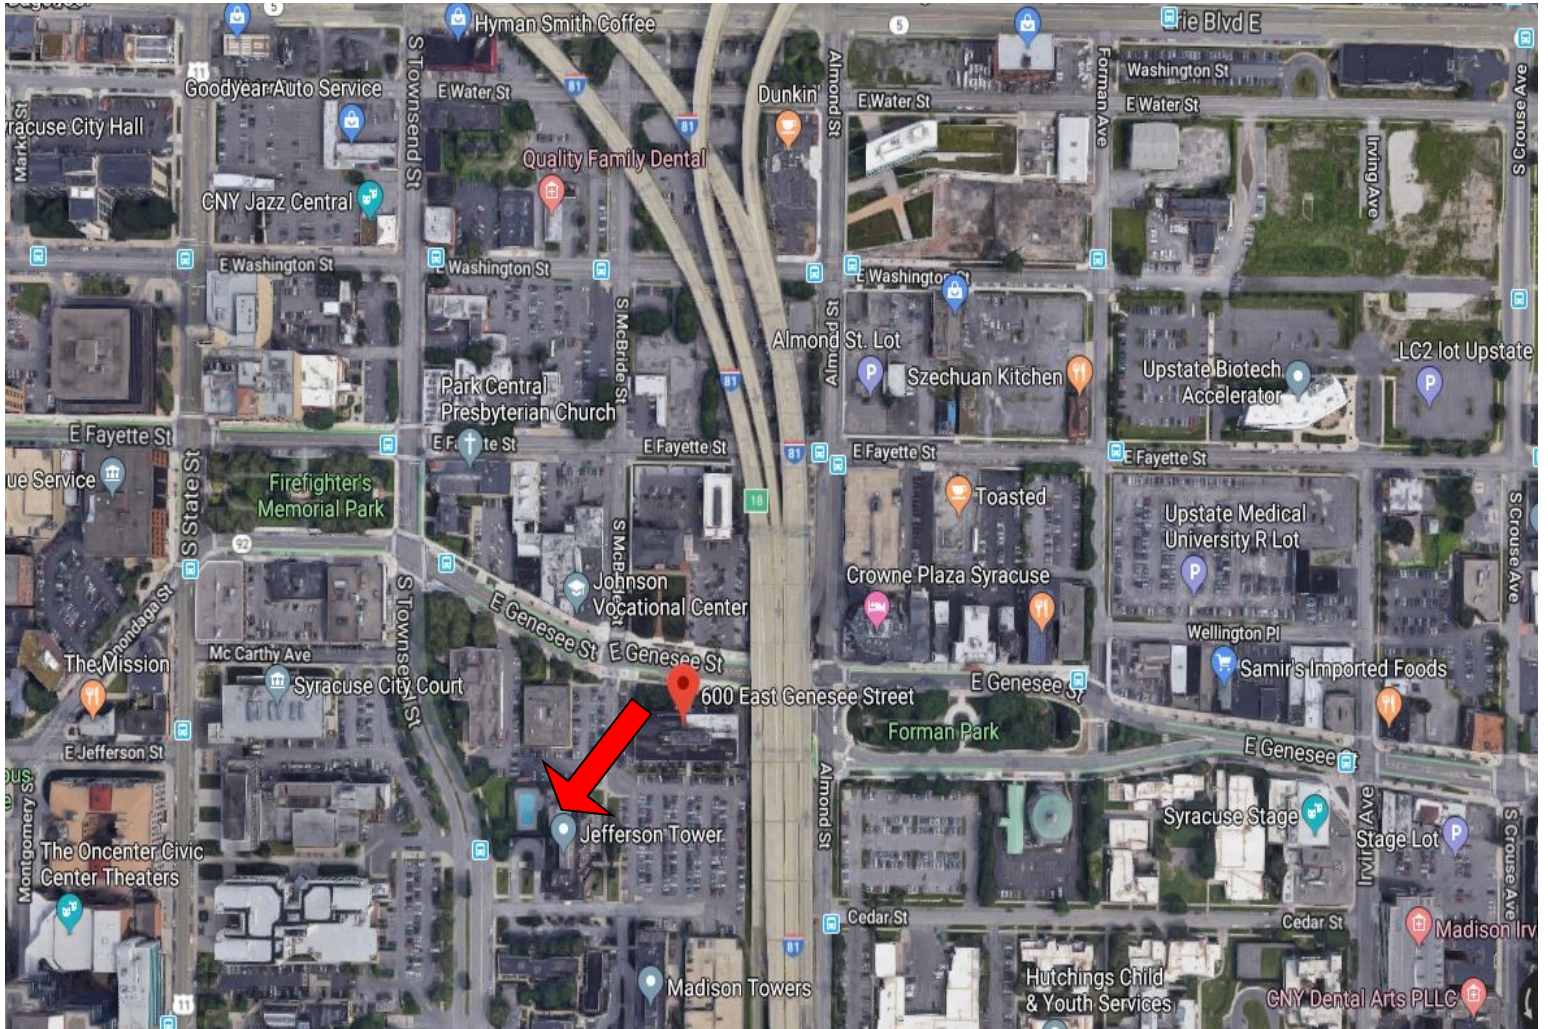

FOR LEASE | OFFICE
JEFFERSON TOWER

50 Presidential Plaza, Syracuse, NY 13202

CONTACT EXCLUSIVE AGENTS:

Karen Cannata-LaRocca
Real Estate Salesperson
(M): 315.391-3409
klarocca@suttoncos.com

Christina Santoro
Real Estate Salesperson
(O): 315.422.2644
csantoro@suttoncos.com