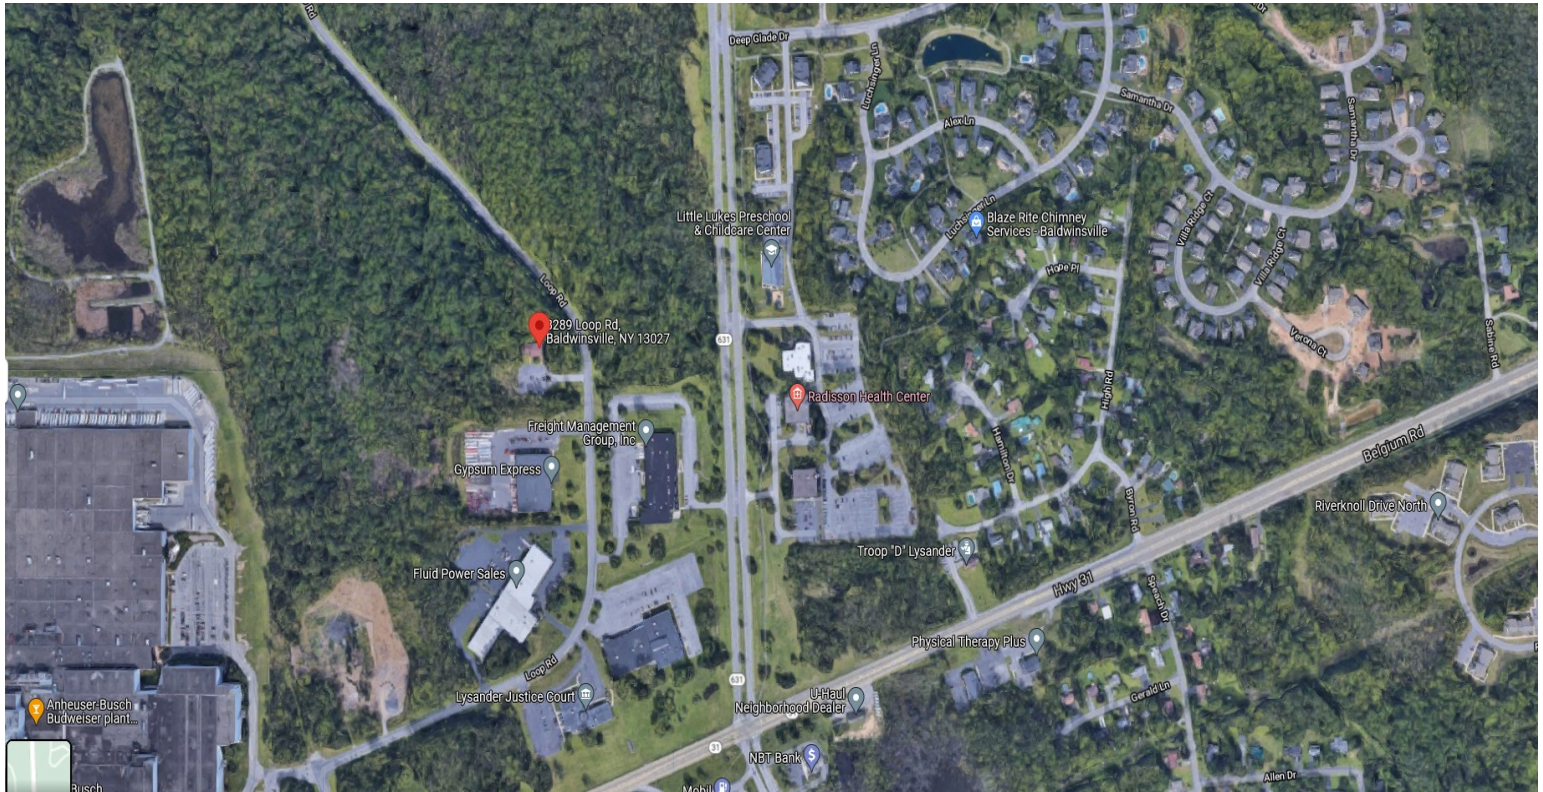

SUTTON
REAL ESTATE COMPANY

FOR LEASE | OFFICE

8287-8289 Loop Road, Baldwinsville, NY 13027

CONTACT EXCLUSIVE AGENTS

Ben Lewis

Licensed Salesperson

Mobile 315.447.9242

blewis@suttoncos.com

SUTTON REAL ESTATE COMPANY

525 Plum Street, Suite 100

Syracuse, New York 13204

315.424.1111

www.suttoncos.com

All information contained herein is from sources deemed reliable and is submitted subjected to errors, omissions, changes in price or other conditions, prior sale, leasing without notice. Principals should not rely solely upon the information contained herein.