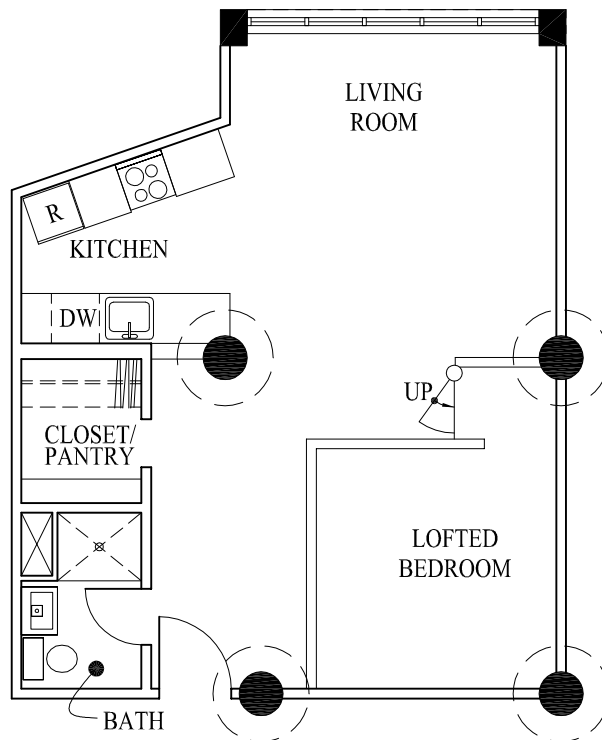

# LOFTS ON WILLOW

230 WEST WILLOW STREET  
SYRACUSE, NEW YORK

UNIT A - ONE BEDROOM, ONE BATH

600 S.F.

UNIT: 101

# LOFTS ON WILLOW

230 WEST WILLOW STREET  
SYRACUSE, NEW YORK

UNIT B - ONE BEDROOM, ONE BATH  
ACCESSIBLE

656 S.F.

UNITS: 102, 203, 303, 403

# LOFTS ON WILLOW

230 WEST WILLOW STREET  
SYRACUSE, NEW YORK

UNIT C - ONE BEDROOM, ONE BATH

574 S.F.

UNITS: 103, 204, 304, 404

# LOFTS ON WILLOW

230 WEST WILLOW STREET  
SYRACUSE, NEW YORK

UNIT D - ONE BEDROOM, ONE BATH  
ACCESSIBLE

801 S.F.

UNITS: 104