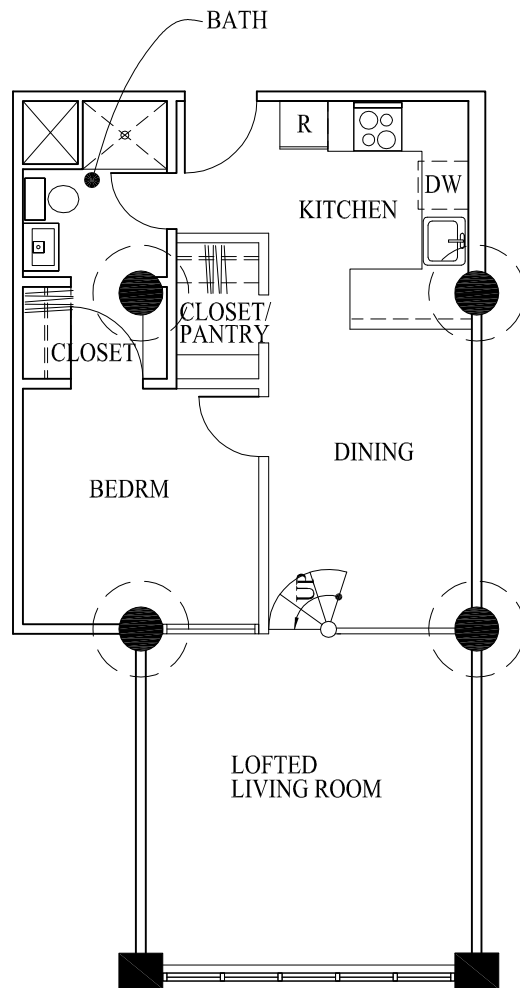

# LOFTS ON WILLOW

230 WEST WILLOW STREET  
SYRACUSE, NEW YORK

UNIT F - ONE BEDROOM, ONE BATH  
ACCESSIBLE

933 S.F.

UNITS: 107, 210, 310, 410

# LOFTS ON WILLOW

230 WEST WILLOW STREET  
SYRACUSE, NEW YORK

UNIT G - ONE BEDROOM, ONE BATH

638 S.F.

UNITS: 108, 211, 311, 411

# LOFTS ON WILLOW

230 WEST WILLOW STREET  
SYRACUSE, NEW YORK

UNIT H - ONE BEDROOM, ONE BATH

638 S.F.

UNITS: 109, 212, 312, 412

# LOFTS ON WILLOW

230 WEST WILLOW STREET  
SYRACUSE, NEW YORK

UNIT I - ONE BEDROOM, ONE BATH

883 S.F.

UNITS: 110, 213, 313, 413