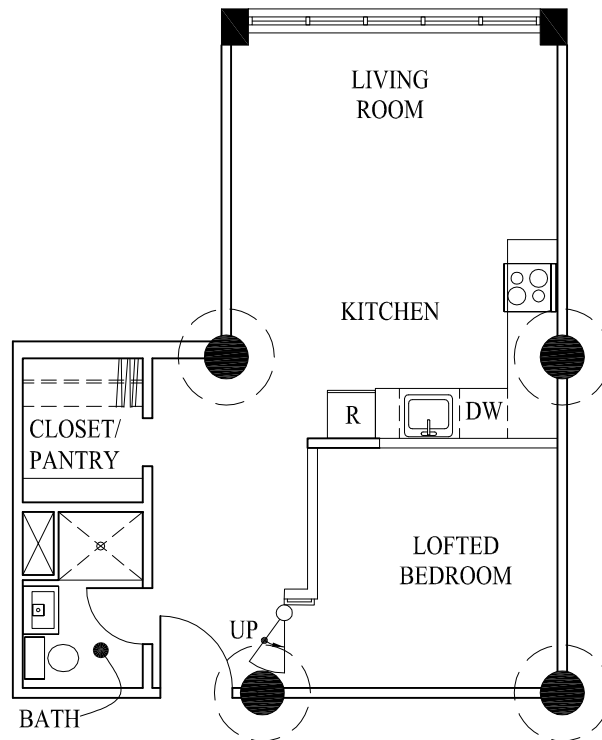

# LOFTS ON WILLOW

230 WEST WILLOW STREET  
SYRACUSE, NEW YORK

UNIT I - ONE BEDROOM, ONE BATH

883 S.F.

UNITS: 110, 213, 313, 413

# LOFTS ON WILLOW

230 WEST WILLOW STREET  
SYRACUSE, NEW YORK

UNIT J - ONE BEDROOM, ONE BATH

436 S.F.

UNITS: 201, 301, 401

# LOFTS ON WILLOW

230 WEST WILLOW STREET  
SYRACUSE, NEW YORK

UNIT K - ONE BEDROOM, ONE BATH

526 S.F.

UNITS: 202, 302, 402

# LOFTS ON WILLOW

230 WEST WILLOW STREET  
SYRACUSE, NEW YORK

UNIT L - ONE BEDROOM, ONE BATH  
ACCESSIBLE

722 S.F.

UNITS: 205, 305, 405