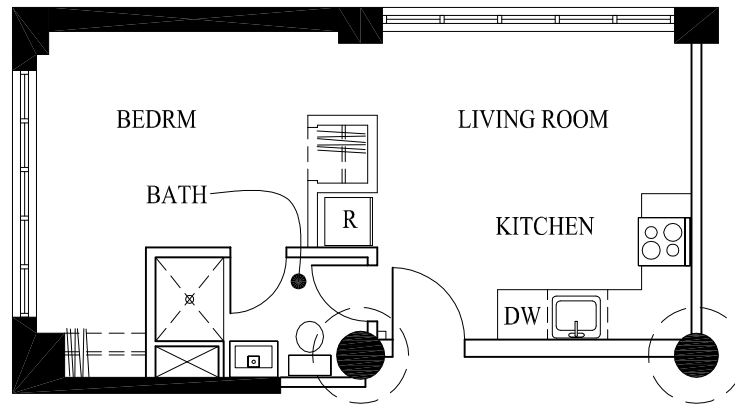

# LOFTS ON WILLOW

230 WEST WILLOW STREET  
SYRACUSE, NEW YORK

UNIT H - ONE BEDROOM, ONE BATH

638 S.F.

UNITS: 109, 212, 312, 412

# LOFTS ON WILLOW

230 WEST WILLOW STREET  
SYRACUSE, NEW YORK

UNIT I - ONE BEDROOM, ONE BATH

883 S.F.

UNITS: 110, 213, 313, 413

# LOFTS ON WILLOW

230 WEST WILLOW STREET  
SYRACUSE, NEW YORK

UNIT J - ONE BEDROOM, ONE BATH

436 S.F.

UNITS: 201, 301, 401

# LOFTS ON WILLOW

230 WEST WILLOW STREET  
SYRACUSE, NEW YORK

UNIT K - ONE BEDROOM, ONE BATH

526 S.F.

UNITS: 202, 302, 402