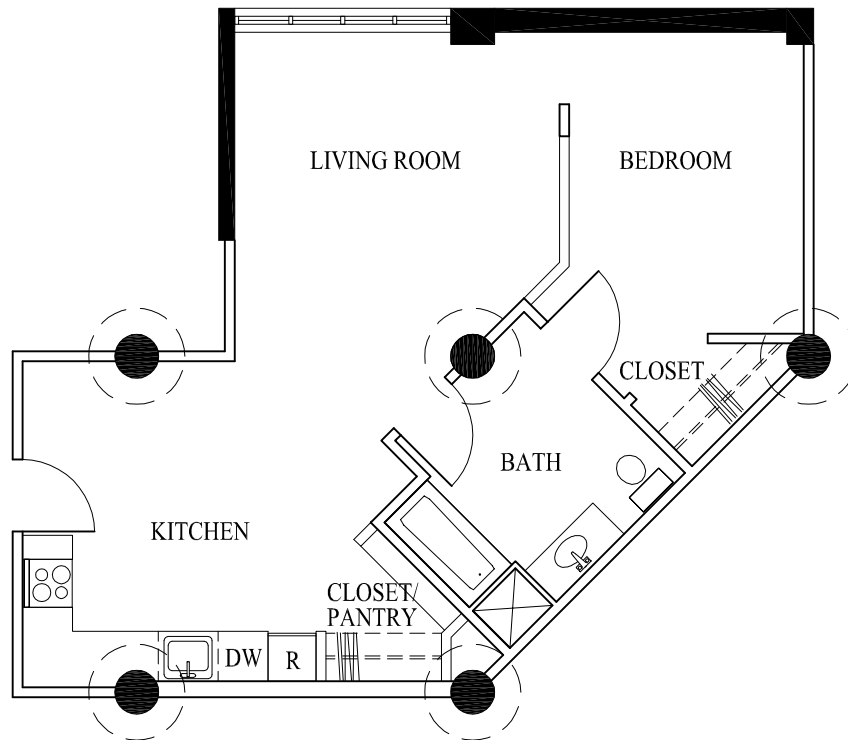

# LOFTS ON WILLOW

230 WEST WILLOW STREET  
SYRACUSE, NEW YORK

UNIT J - ONE BEDROOM, ONE BATH

436 S.F.

UNITS: 201, 301, 401

# LOFTS ON WILLOW

230 WEST WILLOW STREET  
SYRACUSE, NEW YORK

UNIT K - ONE BEDROOM, ONE BATH

526 S.F.

UNITS: 202, 302, 402

# LOFTS ON WILLOW

230 WEST WILLOW STREET  
SYRACUSE, NEW YORK

UNIT L - ONE BEDROOM, ONE BATH  
ACCESSIBLE

722 S.F.

UNITS: 205, 305, 405

# LOFTS ON WILLOW

230 WEST WILLOW STREET  
SYRACUSE, NEW YORK

UNIT N - ONE BEDROOM, ONE BATH, STUDY

726 S.F.

UNITS: 207, 307, 407