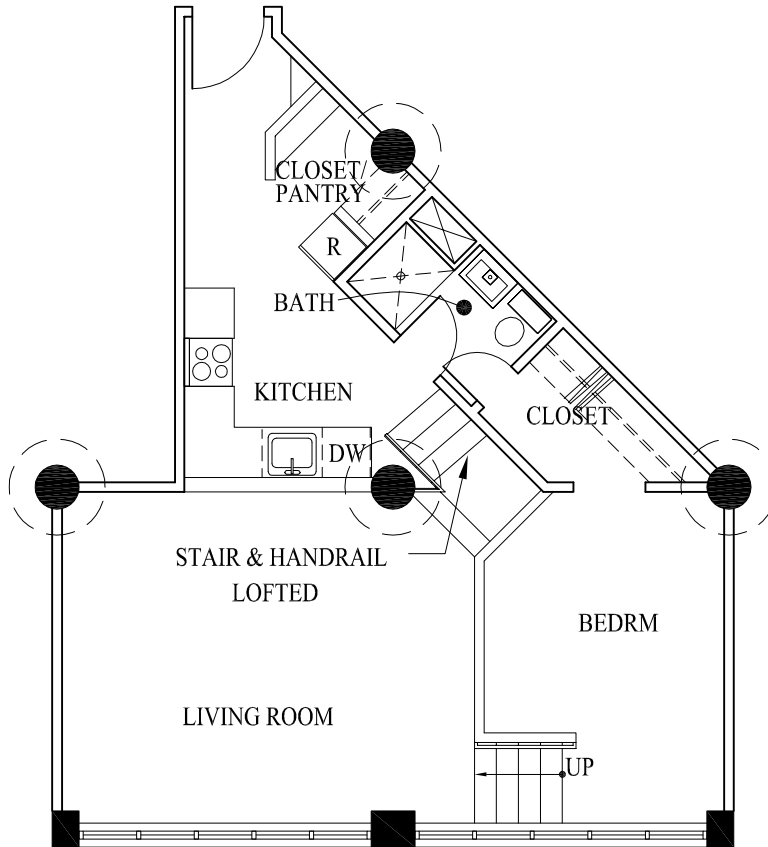

# LOFTS ON WILLOW

230 WEST WILLOW STREET  
SYRACUSE, NEW YORK

UNIT L - ONE BEDROOM, ONE BATH  
ACCESSIBLE

722 S.F.

UNITS: 205, 305, 405

# LOFTS ON WILLOW

230 WEST WILLOW STREET  
SYRACUSE, NEW YORK

UNIT N - ONE BEDROOM, ONE BATH, STUDY

726 S.F.

UNITS: 207, 307, 407

# LOFTS ON WILLOW

230 WEST WILLOW STREET  
SYRACUSE, NEW YORK

UNIT M - ONE BEDROOM, ONE BATH, STUDY

781 S.F.

UNITS: 206, 306, 406

# LOFTS ON WILLOW

230 WEST WILLOW STREET  
SYRACUSE, NEW YORK

UNIT 0 - ONE BEDROOM, ONE BATH

680 S.F.

UNITS: 208, 308, 408