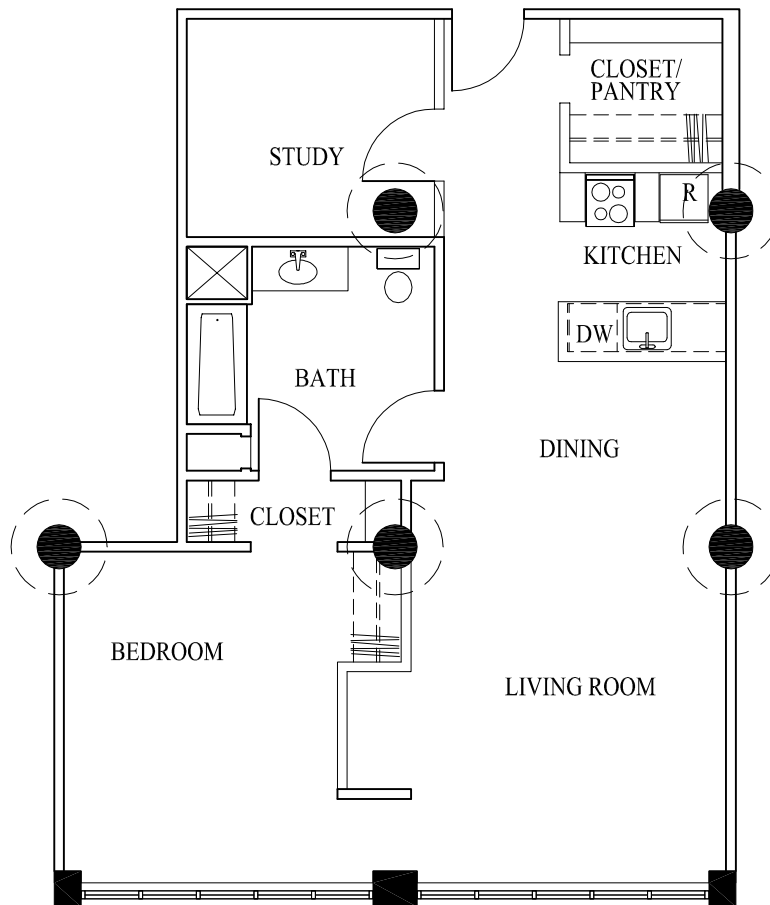

# LOFTS ON WILLOW

230 WEST WILLOW STREET  
SYRACUSE, NEW YORK

UNIT D - ONE BEDROOM, ONE BATH  
ACCESSIBLE

801 S.F.

UNITS: 104

# LOFTS ON WILLOW

230 WEST WILLOW STREET  
SYRACUSE, NEW YORK

UNIT E - ONE BEDROOM, ONE BATH

638 S.F.

UNITS: 106, 209, 309, 409

# LOFTS ON WILLOW

230 WEST WILLOW STREET  
SYRACUSE, NEW YORK

UNIT F - ONE BEDROOM, ONE BATH  
ACCESSIBLE

933 S.F.

UNITS: 107, 210, 310, 410

# LOFTS ON WILLOW

230 WEST WILLOW STREET  
SYRACUSE, NEW YORK

UNIT G - ONE BEDROOM, ONE BATH

638 S.F.

UNITS: 108, 211, 311, 411