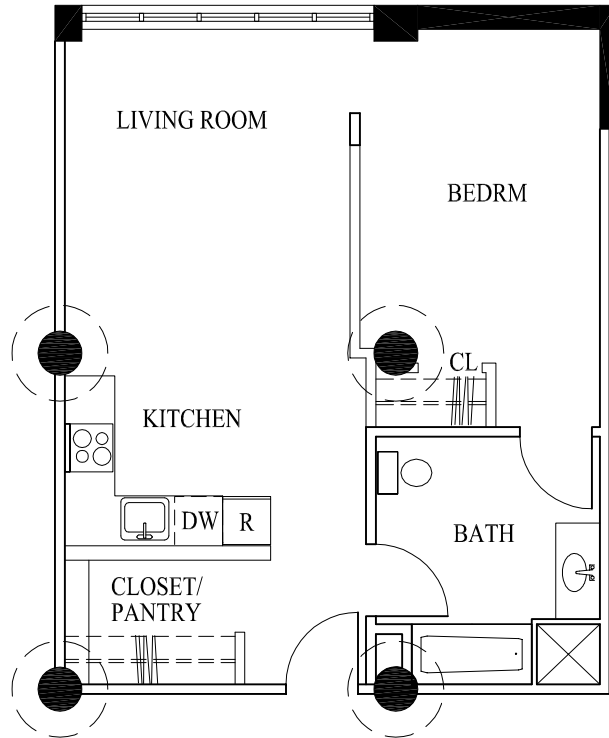

# LOFTS ON WILLOW

230 WEST WILLOW STREET  
SYRACUSE, NEW YORK

UNIT A - ONE BEDROOM, ONE BATH

600 S.F.

UNIT: 101

# LOFTS ON WILLOW

230 WEST WILLOW STREET  
SYRACUSE, NEW YORK

UNIT B - ONE BEDROOM, ONE BATH  
ACCESSIBLE

656 S.F.

UNITS: 102, 203, 303, 403

# LOFTS ON WILLOW

230 WEST WILLOW STREET  
SYRACUSE, NEW YORK

UNIT C - ONE BEDROOM, ONE BATH

574 S.F.

UNITS: 103, 204, 304, 404

# LOFTS ON WILLOW

230 WEST WILLOW STREET  
SYRACUSE, NEW YORK

UNIT D - ONE BEDROOM, ONE BATH  
ACCESSIBLE

801 S.F.

UNITS: 104