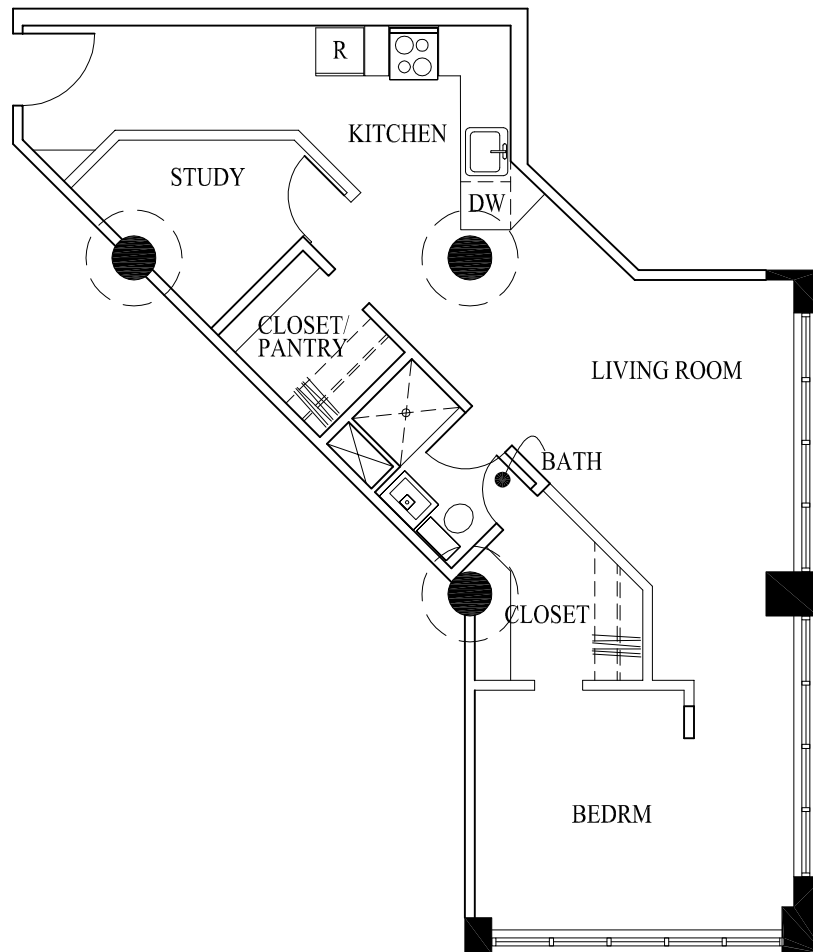

# LOFTS ON WILLOW

230 WEST WILLOW STREET  
SYRACUSE, NEW YORK

UNIT K - ONE BEDROOM, ONE BATH

526 S.F.

UNITS: 202, 302, 402

# LOFTS ON WILLOW

230 WEST WILLOW STREET  
SYRACUSE, NEW YORK

UNIT L - ONE BEDROOM, ONE BATH  
ACCESSIBLE

722 S.F.

UNITS: 205, 305, 405

# LOFTS ON WILLOW

230 WEST WILLOW STREET  
SYRACUSE, NEW YORK

UNIT N - ONE BEDROOM, ONE BATH, STUDY

726 S.F.

UNITS: 207, 307, 407

# LOFTS ON WILLOW

230 WEST WILLOW STREET  
SYRACUSE, NEW YORK

UNIT M - ONE BEDROOM, ONE BATH, STUDY

781 S.F.

UNITS: 206, 306, 406