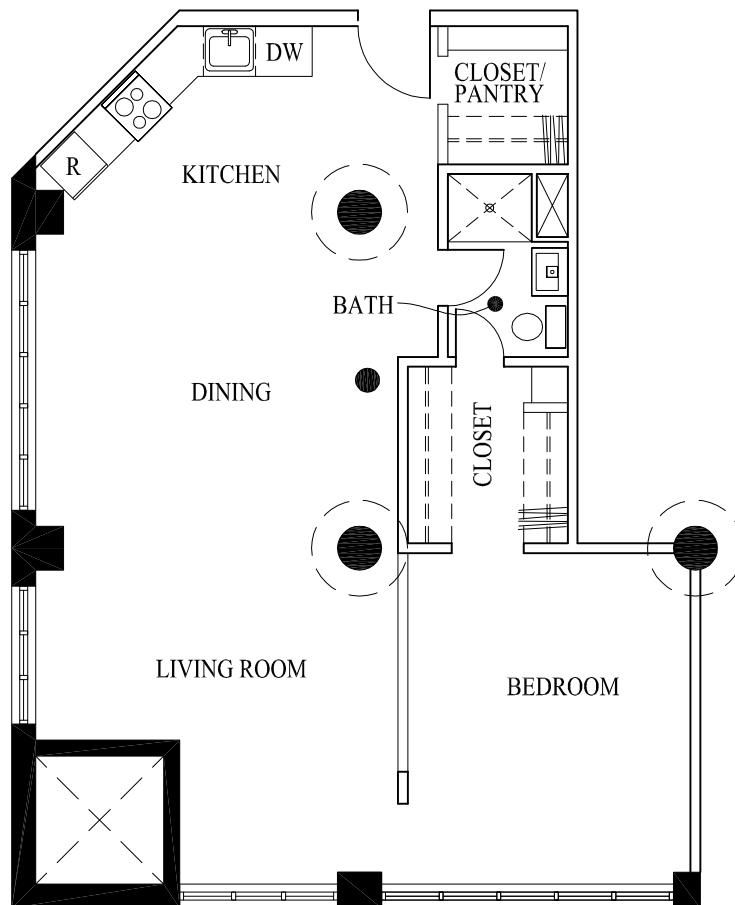

# LOFTS ON WILLOW

230 WEST WILLOW STREET  
SYRACUSE, NEW YORK

UNIT G - ONE BEDROOM, ONE BATH

638 S.F.

UNITS: 108, 211, 311, 411

# LOFTS ON WILLOW

230 WEST WILLOW STREET  
SYRACUSE, NEW YORK

UNIT H - ONE BEDROOM, ONE BATH

638 S.F.

UNITS: 109, 212, 312, 412

# LOFTS ON WILLOW

230 WEST WILLOW STREET  
SYRACUSE, NEW YORK

UNIT I - ONE BEDROOM, ONE BATH

883 S.F.

UNITS: 110, 213, 313, 413

# LOFTS ON WILLOW

230 WEST WILLOW STREET  
SYRACUSE, NEW YORK

UNIT J - ONE BEDROOM, ONE BATH

436 S.F.

UNITS: 201, 301, 401