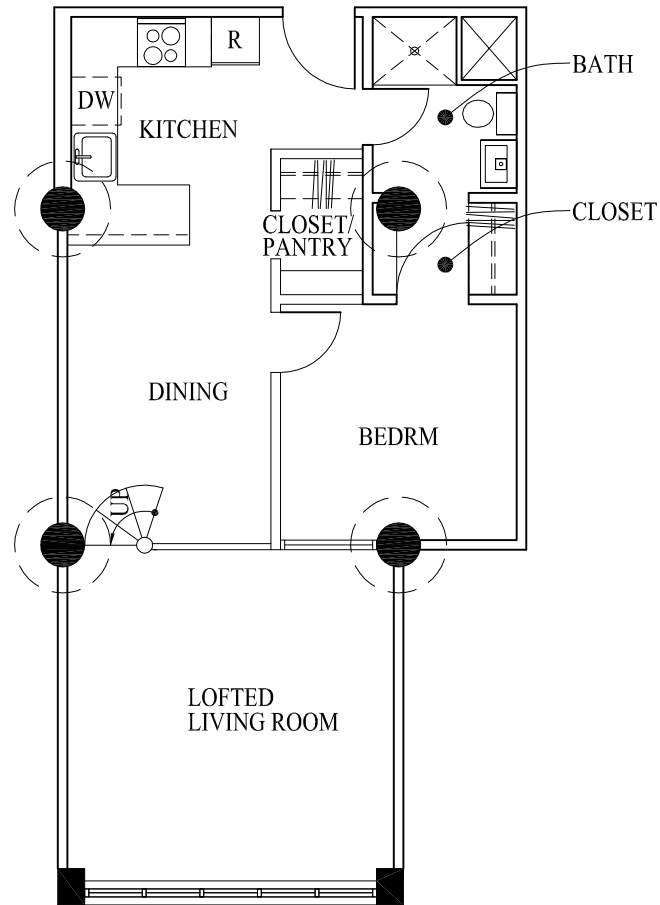

# LOFTS ON WILLOW

230 WEST WILLOW STREET  
SYRACUSE, NEW YORK

UNIT E - ONE BEDROOM, ONE BATH

638 S.F.

UNITS: 106, 209, 309, 409

# LOFTS ON WILLOW

230 WEST WILLOW STREET  
SYRACUSE, NEW YORK

UNIT F - ONE BEDROOM, ONE BATH  
ACCESSIBLE

933 S.F.

UNITS: 107, 210, 310, 410

# LOFTS ON WILLOW

230 WEST WILLOW STREET  
SYRACUSE, NEW YORK

UNIT G - ONE BEDROOM, ONE BATH

638 S.F.

UNITS: 108, 211, 311, 411

# LOFTS ON WILLOW

230 WEST WILLOW STREET  
SYRACUSE, NEW YORK

UNIT H - ONE BEDROOM, ONE BATH

638 S.F.

UNITS: 109, 212, 312, 412