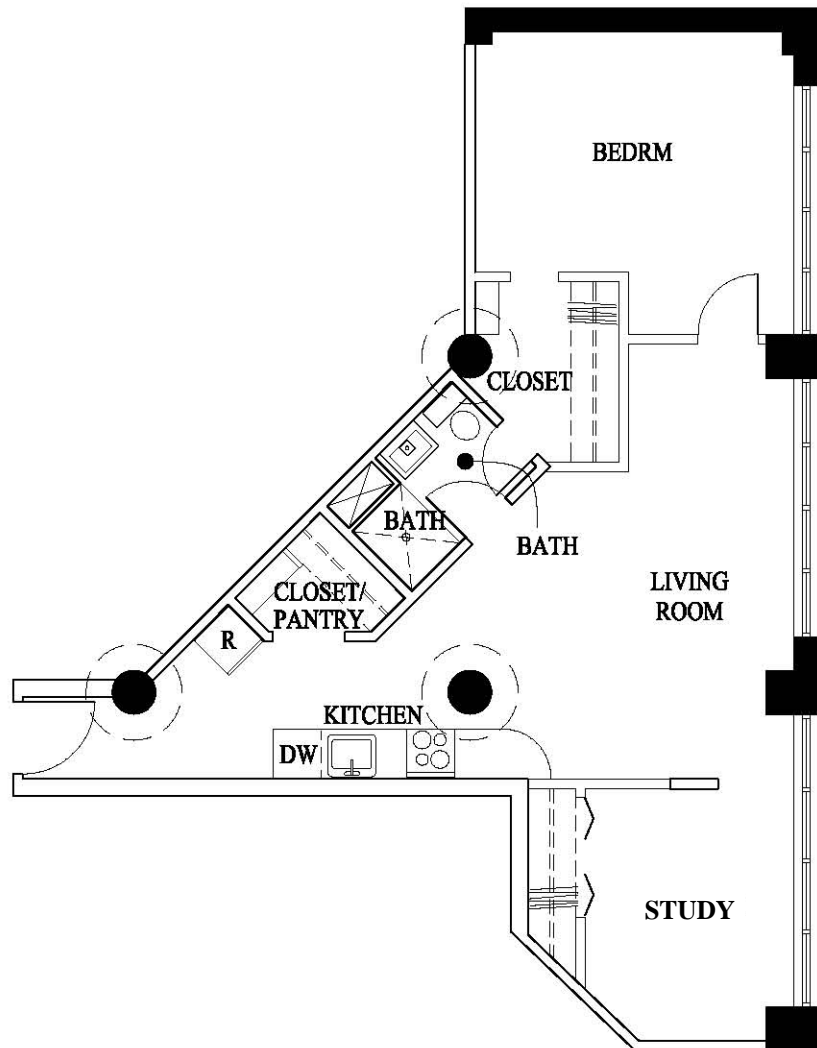

# LOFTS ON WILLOW

230 WEST WILLOW STREET  
SYRACUSE, NEW YORK

UNIT L - ONE BEDROOM, ONE BATH  
ACCESSIBLE

722 S.F.

UNITS: 205, 305, 405

# LOFTS ON WILLOW

230 WEST WILLOW STREET  
SYRACUSE, NEW YORK

UNIT N - ONE BEDROOM, ONE BATH, STUDY

726 S.F.

UNITS: 207, 307, 407

# LOFTS ON WILLOW

230 WEST WILLOW STREET  
SYRACUSE, NEW YORK

UNIT M - ONE BEDROOM, ONE BATH, STUDY

781 S.F.

UNITS: 206, 306, 406

# LOFTS ON WILLOW

230 WEST WILLOW STREET  
SYRACUSE, NEW YORK

UNIT 0 - ONE BEDROOM, ONE BATH

680 S.F.

UNITS: 208, 308, 408