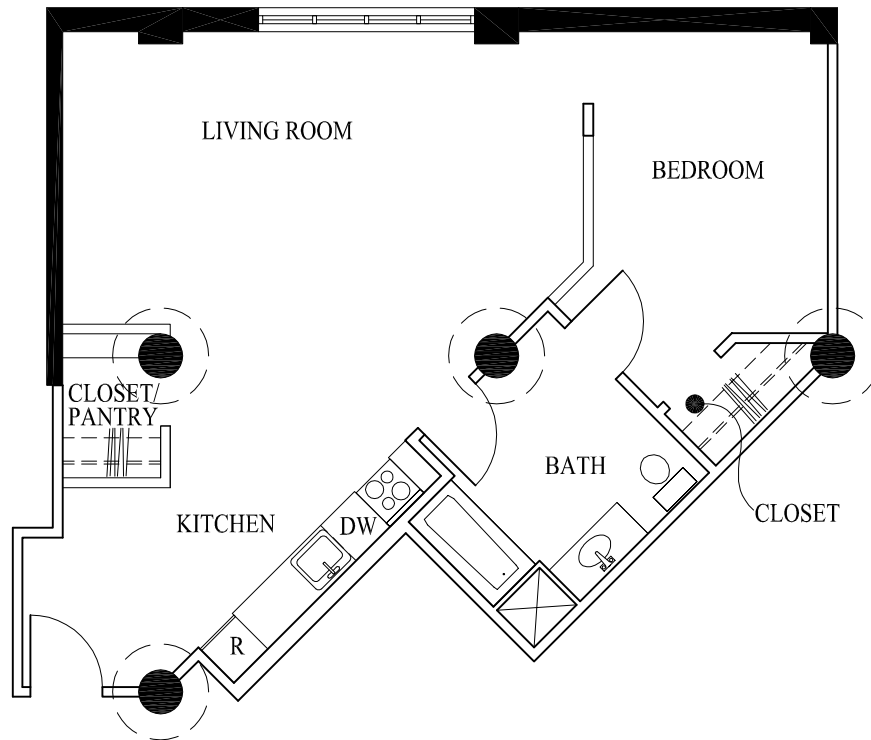

# LOFTS ON WILLOW

230 WEST WILLOW STREET  
SYRACUSE, NEW YORK

UNIT B - ONE BEDROOM, ONE BATH  
ACCESSIBLE

656 S.F.

UNITS: 102, 203, 303, 403

# LOFTS ON WILLOW

230 WEST WILLOW STREET  
SYRACUSE, NEW YORK

UNIT C - ONE BEDROOM, ONE BATH

574 S.F.

UNITS: 103, 204, 304, 404

# LOFTS ON WILLOW

230 WEST WILLOW STREET  
SYRACUSE, NEW YORK

UNIT D - ONE BEDROOM, ONE BATH  
ACCESSIBLE

801 S.F.

UNITS: 104

# LOFTS ON WILLOW

230 WEST WILLOW STREET  
SYRACUSE, NEW YORK

UNIT E - ONE BEDROOM, ONE BATH

638 S.F.

UNITS: 106, 209, 309, 409