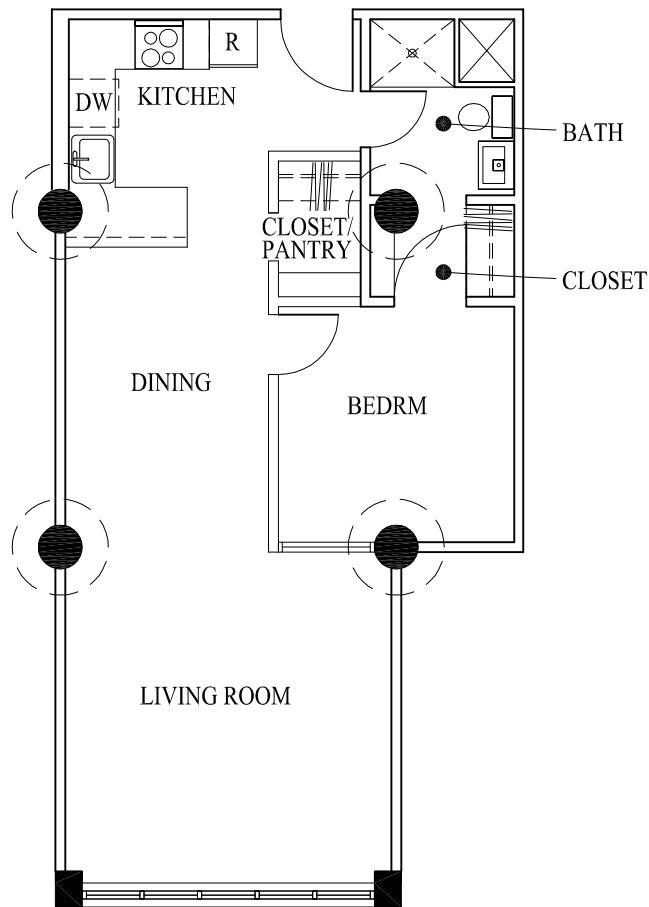

# LOFTS ON WILLOW

230 WEST WILLOW STREET  
SYRACUSE, NEW YORK

UNIT C - ONE BEDROOM, ONE BATH

574 S.F.

UNITS: 103, 204, 304, 404

# LOFTS ON WILLOW

230 WEST WILLOW STREET  
SYRACUSE, NEW YORK

UNIT D - ONE BEDROOM, ONE BATH  
ACCESSIBLE

801 S.F.

UNITS: 104

# LOFTS ON WILLOW

230 WEST WILLOW STREET  
SYRACUSE, NEW YORK

UNIT E - ONE BEDROOM, ONE BATH

638 S.F.

UNITS: 106, 209, 309, 409

# LOFTS ON WILLOW

230 WEST WILLOW STREET  
SYRACUSE, NEW YORK

UNIT F - ONE BEDROOM, ONE BATH  
ACCESSIBLE

933 S.F.

UNITS: 107, 210, 310, 410