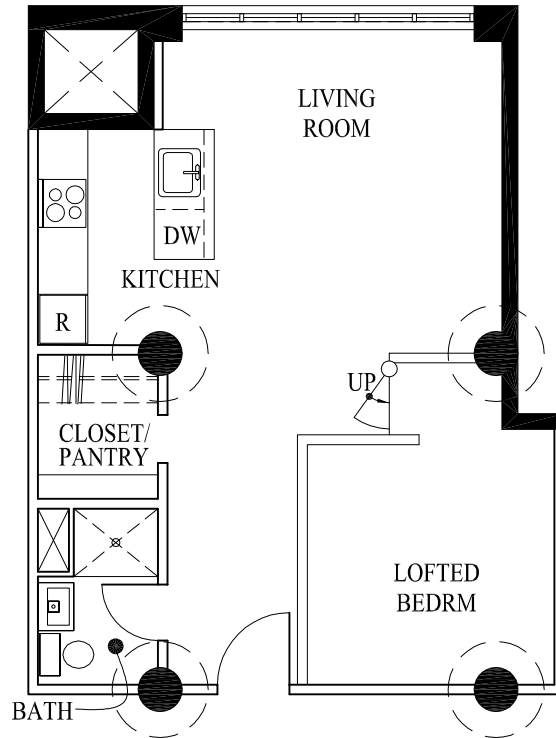

# LOFTS ON WILLOW

230 WEST WILLOW STREET  
SYRACUSE, NEW YORK

UNIT A - ONE BEDROOM, ONE BATH

600 S.F.

UNIT: 101

# LOFTS ON WILLOW

230 WEST WILLOW STREET  
SYRACUSE, NEW YORK

UNIT B - ONE BEDROOM, ONE BATH  
ACCESSIBLE

656 S.F.

UNITS: 102, 203, 303, 403

# LOFTS ON WILLOW

230 WEST WILLOW STREET  
SYRACUSE, NEW YORK

UNIT C - ONE BEDROOM, ONE BATH

574 S.F.

UNITS: 103, 204, 304, 404

# LOFTS ON WILLOW

230 WEST WILLOW STREET  
SYRACUSE, NEW YORK

UNIT D - ONE BEDROOM, ONE BATH  
ACCESSIBLE

801 S.F.

UNITS: 104